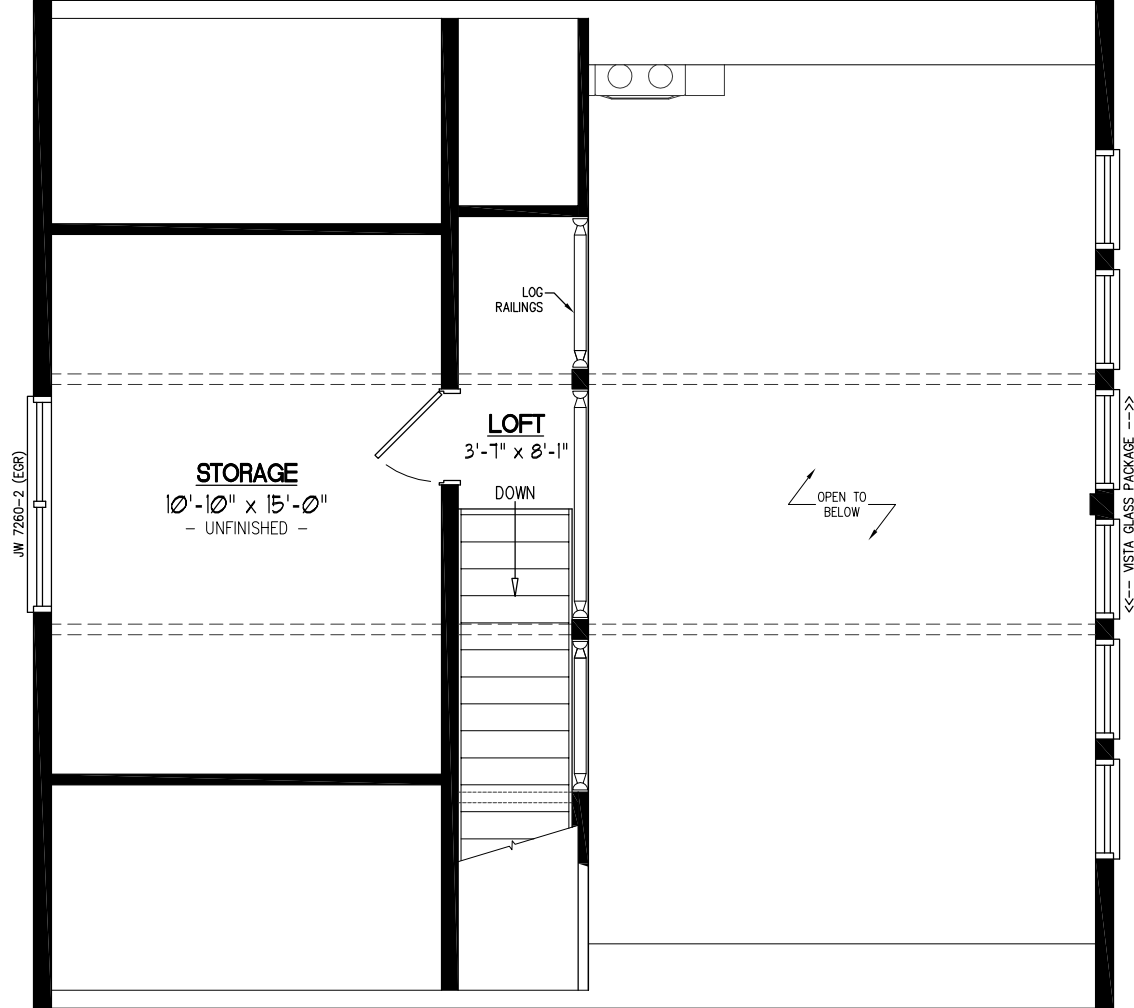

28x30 MOUNTAINEER DELUXE Plan #28MD1401

28x30 MOUNTAINEER DELUXE Plan #28MD1401 2nd Floor