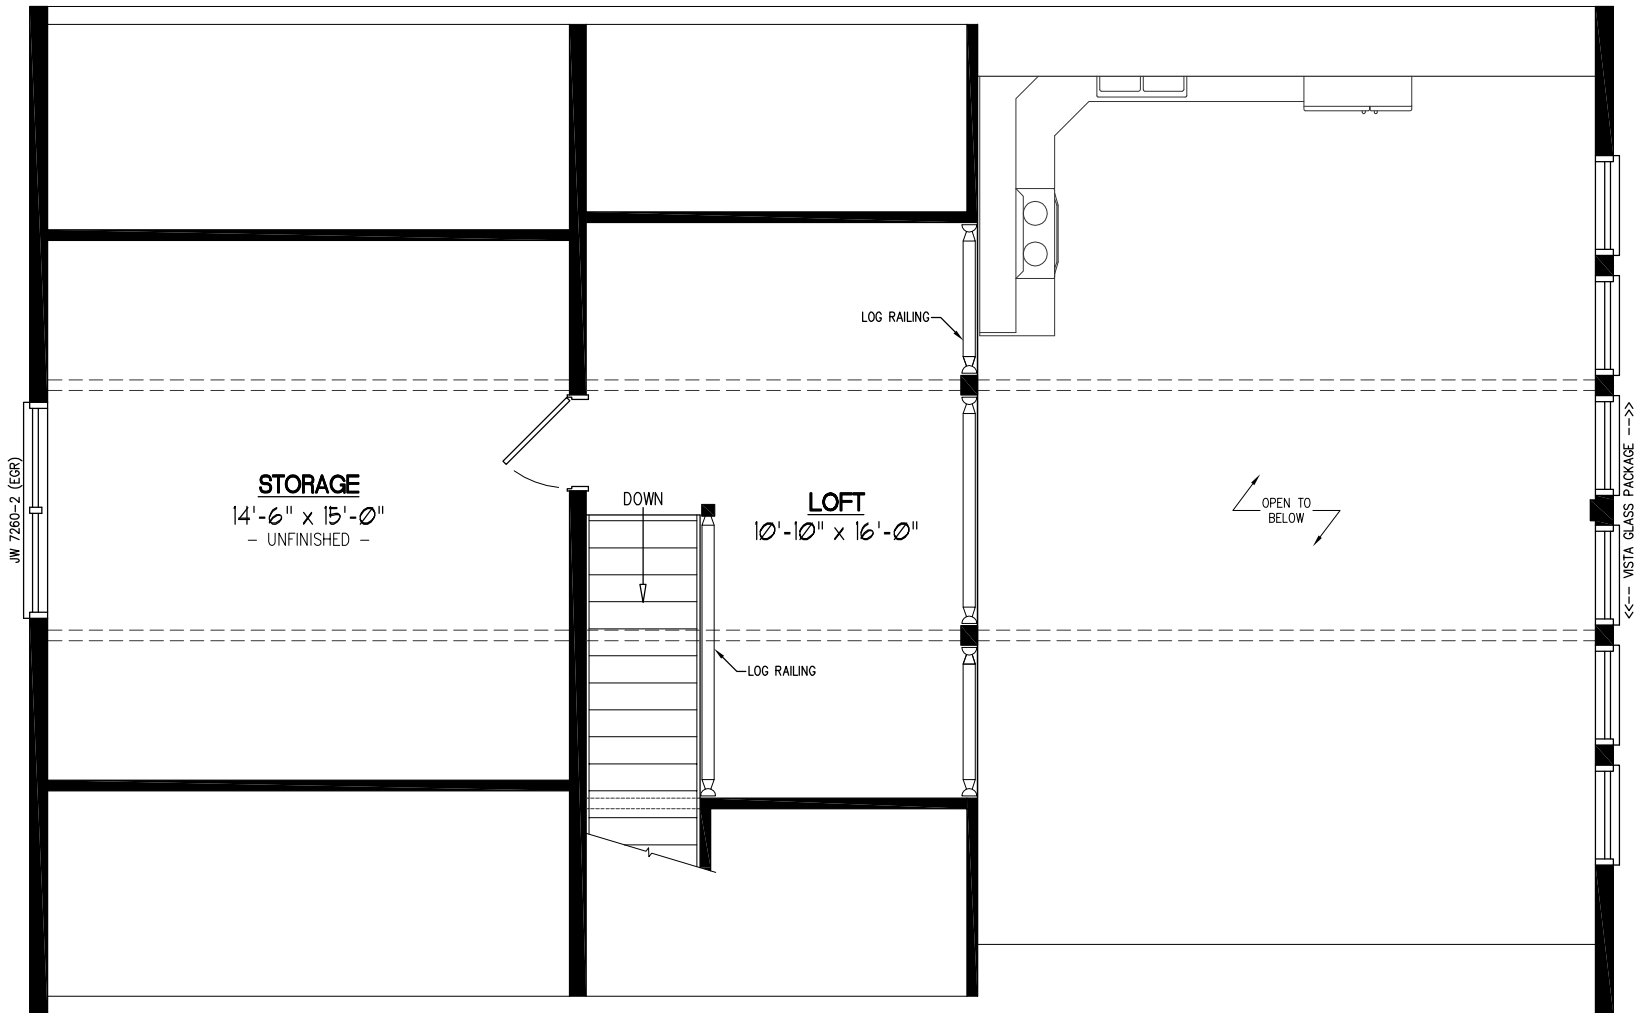

28x44 MOUNTAINEER DELUXE Plan #28MD1404

28x44 MOUNTAINEER DELUXE Plan #28MD1404 2nd Floor