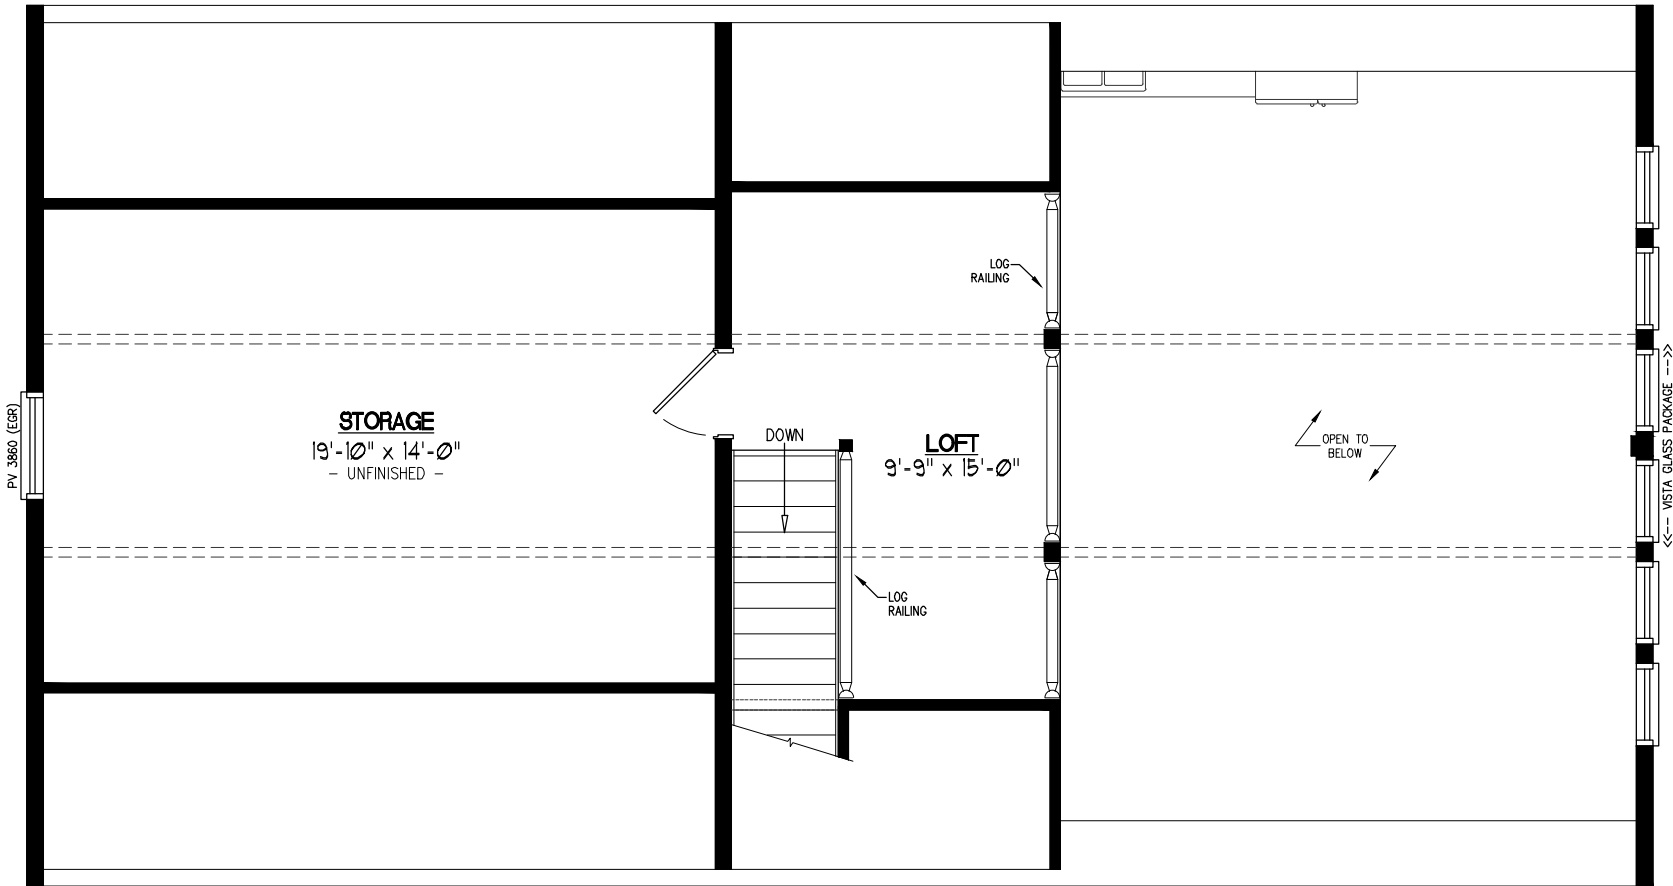

26x48 MOUNTAINEER DELUXE Plan #26MD1405

26x48 MOUNTAINEER DELUXE Plan #26MD1405 2nd Floor