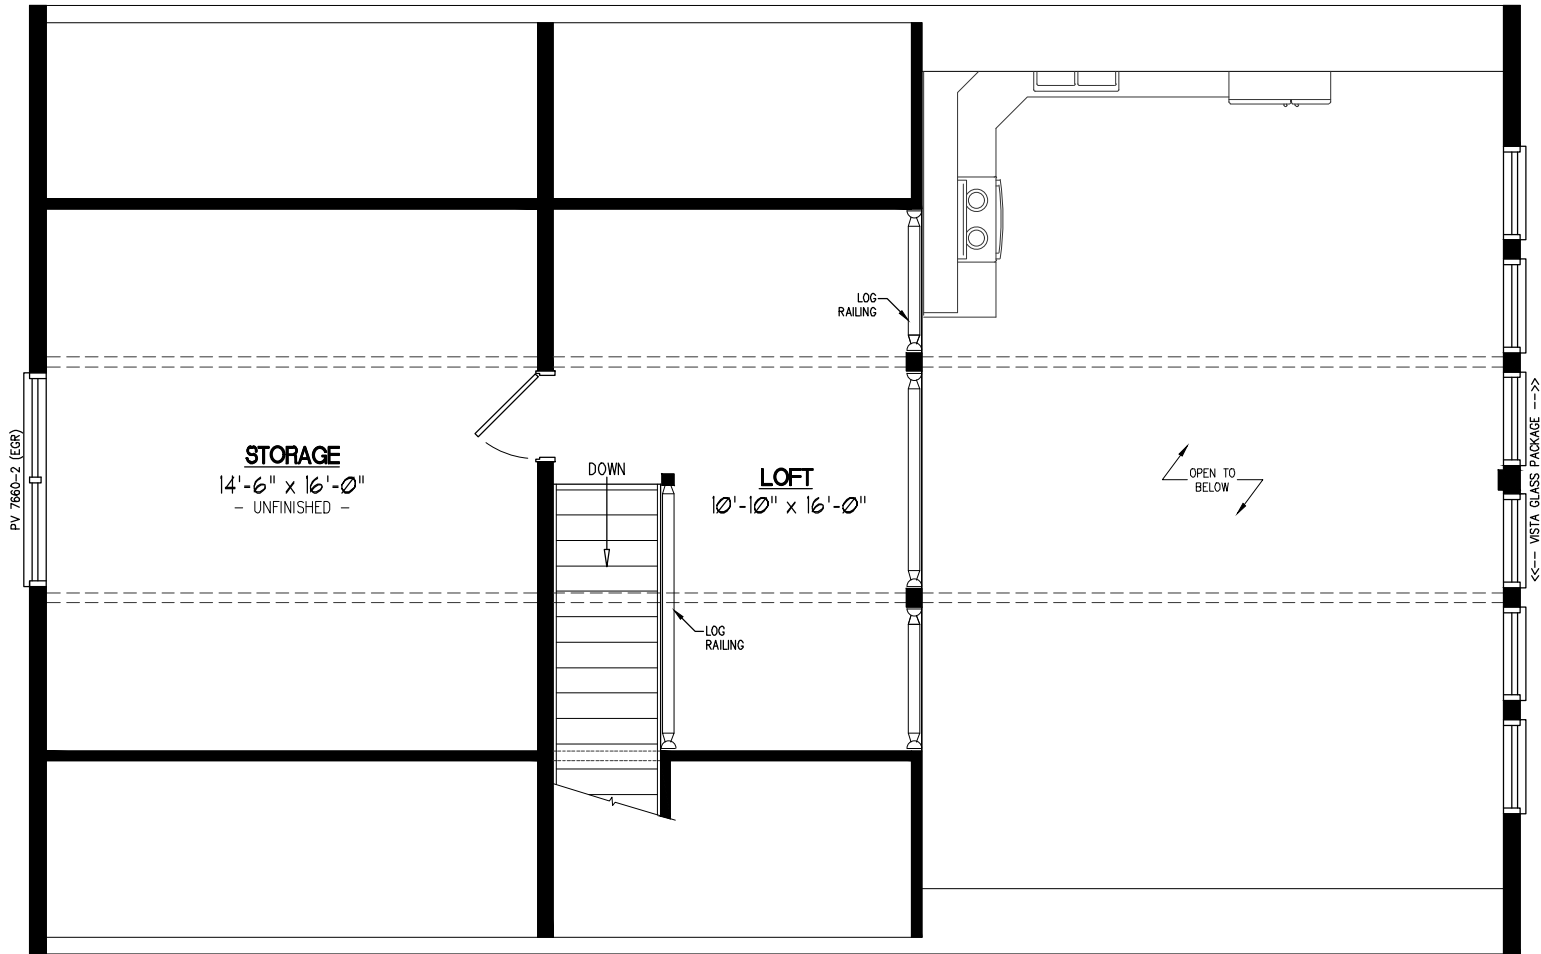

28x44 MOUNTAINEER DELUXE Plan #28MD1404

28x44 MOUNTAINEER DELUXE Plan #28MD1404 2nd Floor