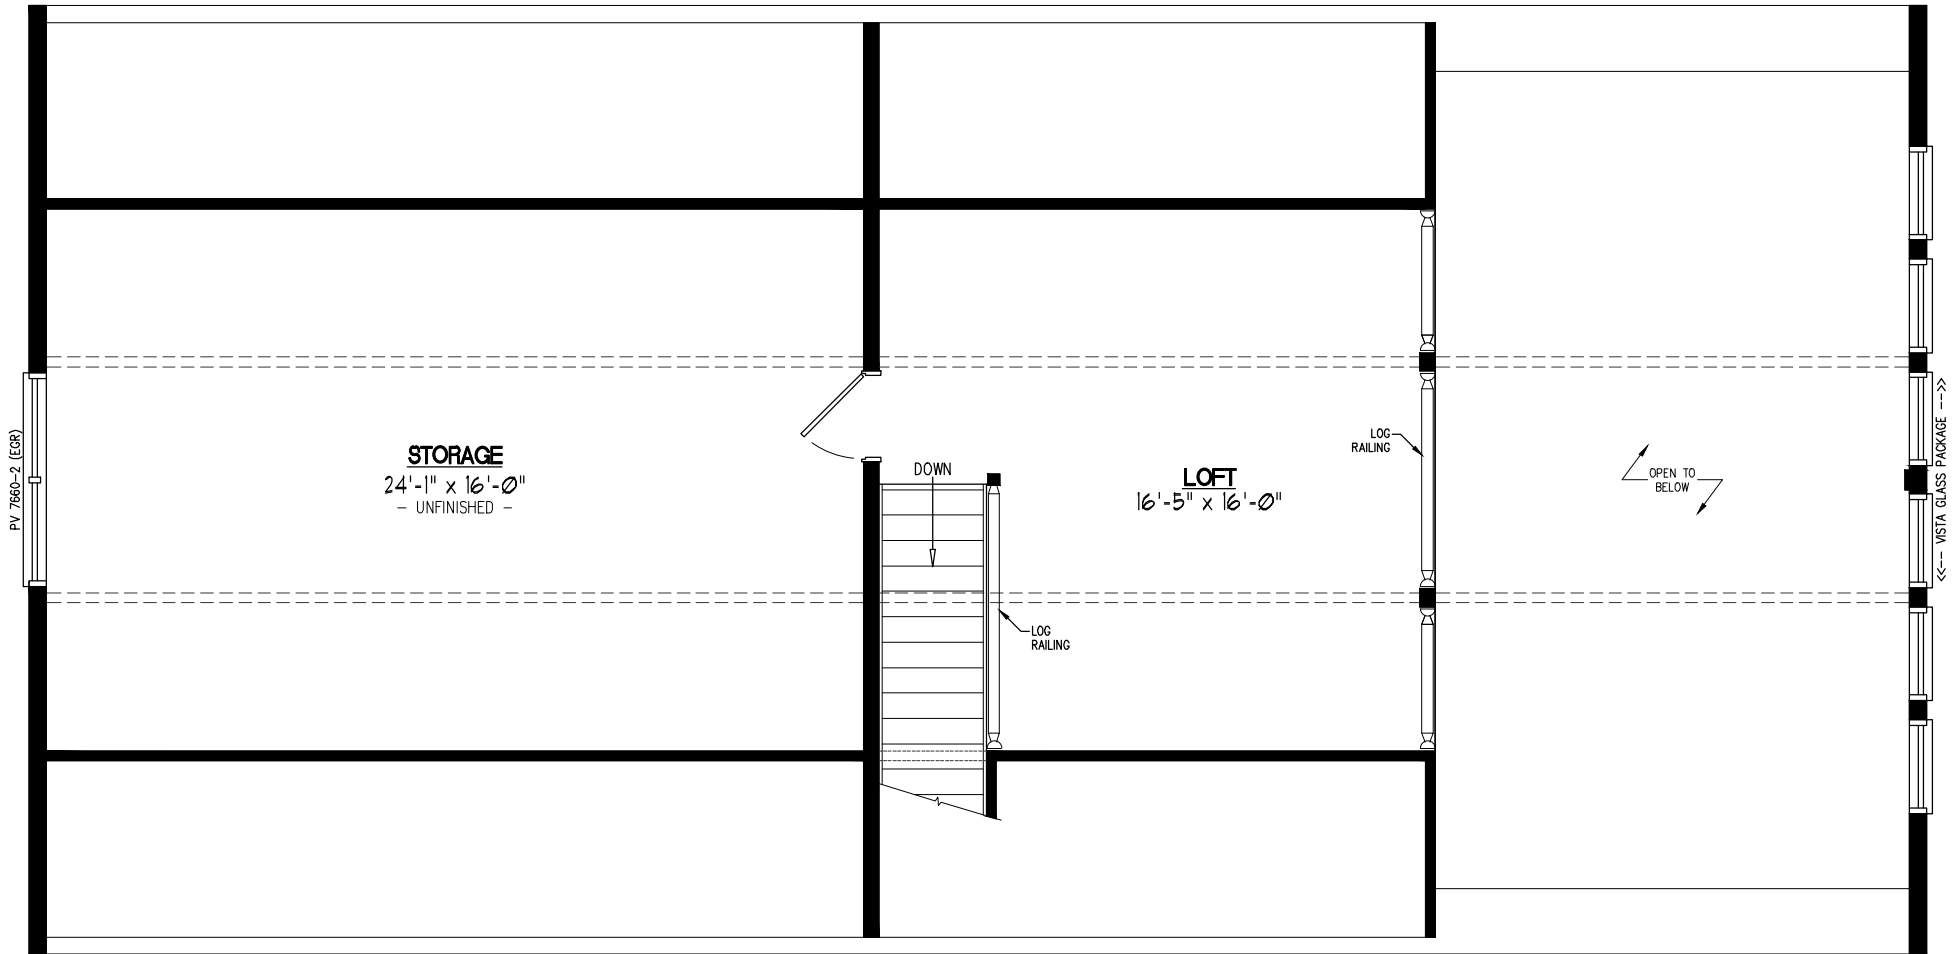

28x56 MOUNTAINEER DELUXE Plan #28MD1408

28x56 MOUNTAINEER DELUXE Plan #28MD1408 2nd Floor