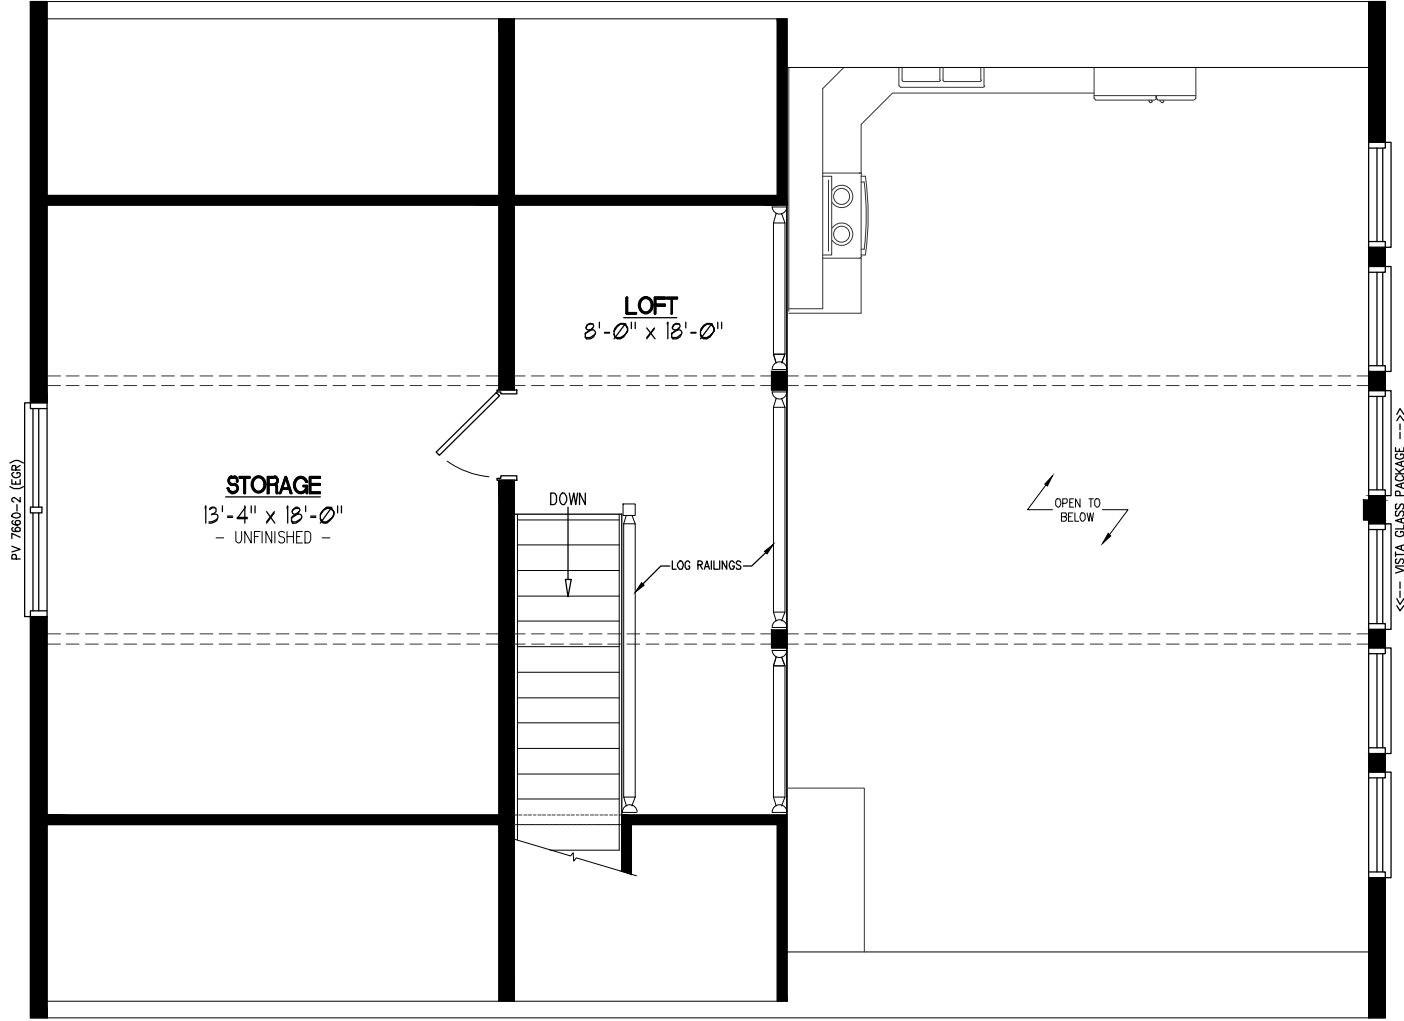

30x40 MOUNTAINEER DELUXE Plan #30MD1403

30x40 MOUNTAINEER DELUXE Plan #30MD1403 2nd Floor