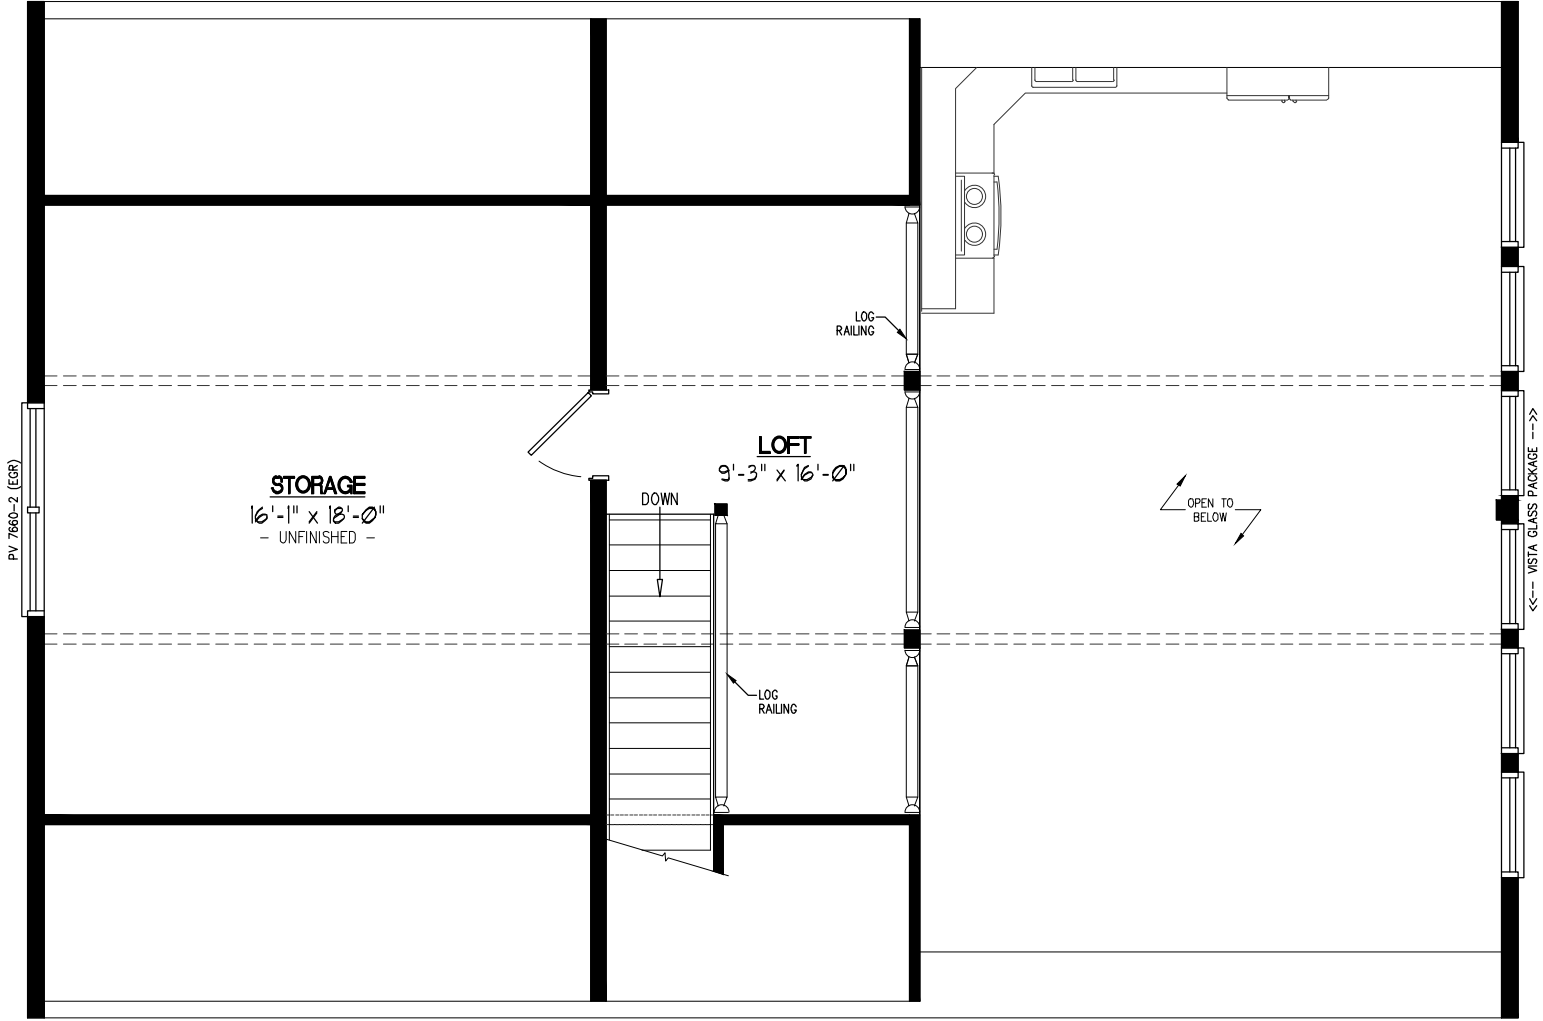

30x44 MOUNTAINEER DELUXE Plan #30MD1404

30x44 MOUNTAINEER DELUXE Plan #30MD1404 2nd Floor