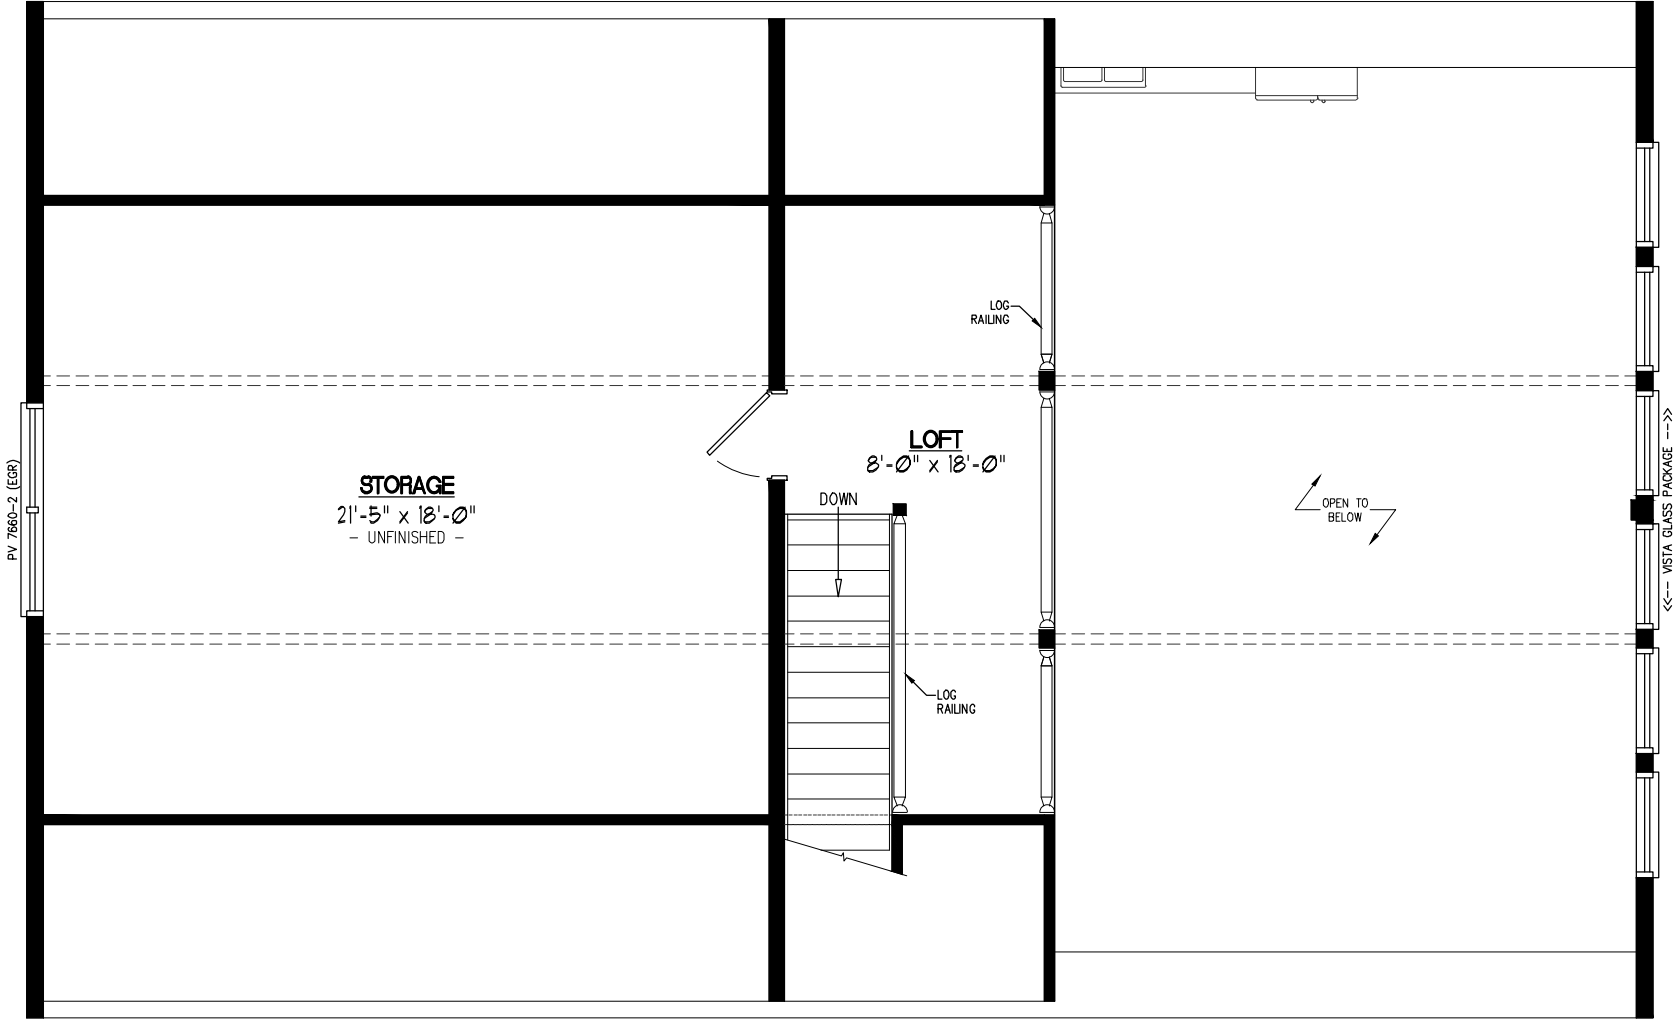

30x48 MOUNTAINEER DELUXE Plan #30MD1405

30x48 MOUNTAINEER DELUXE Plan #30MD1405 2nd Floor