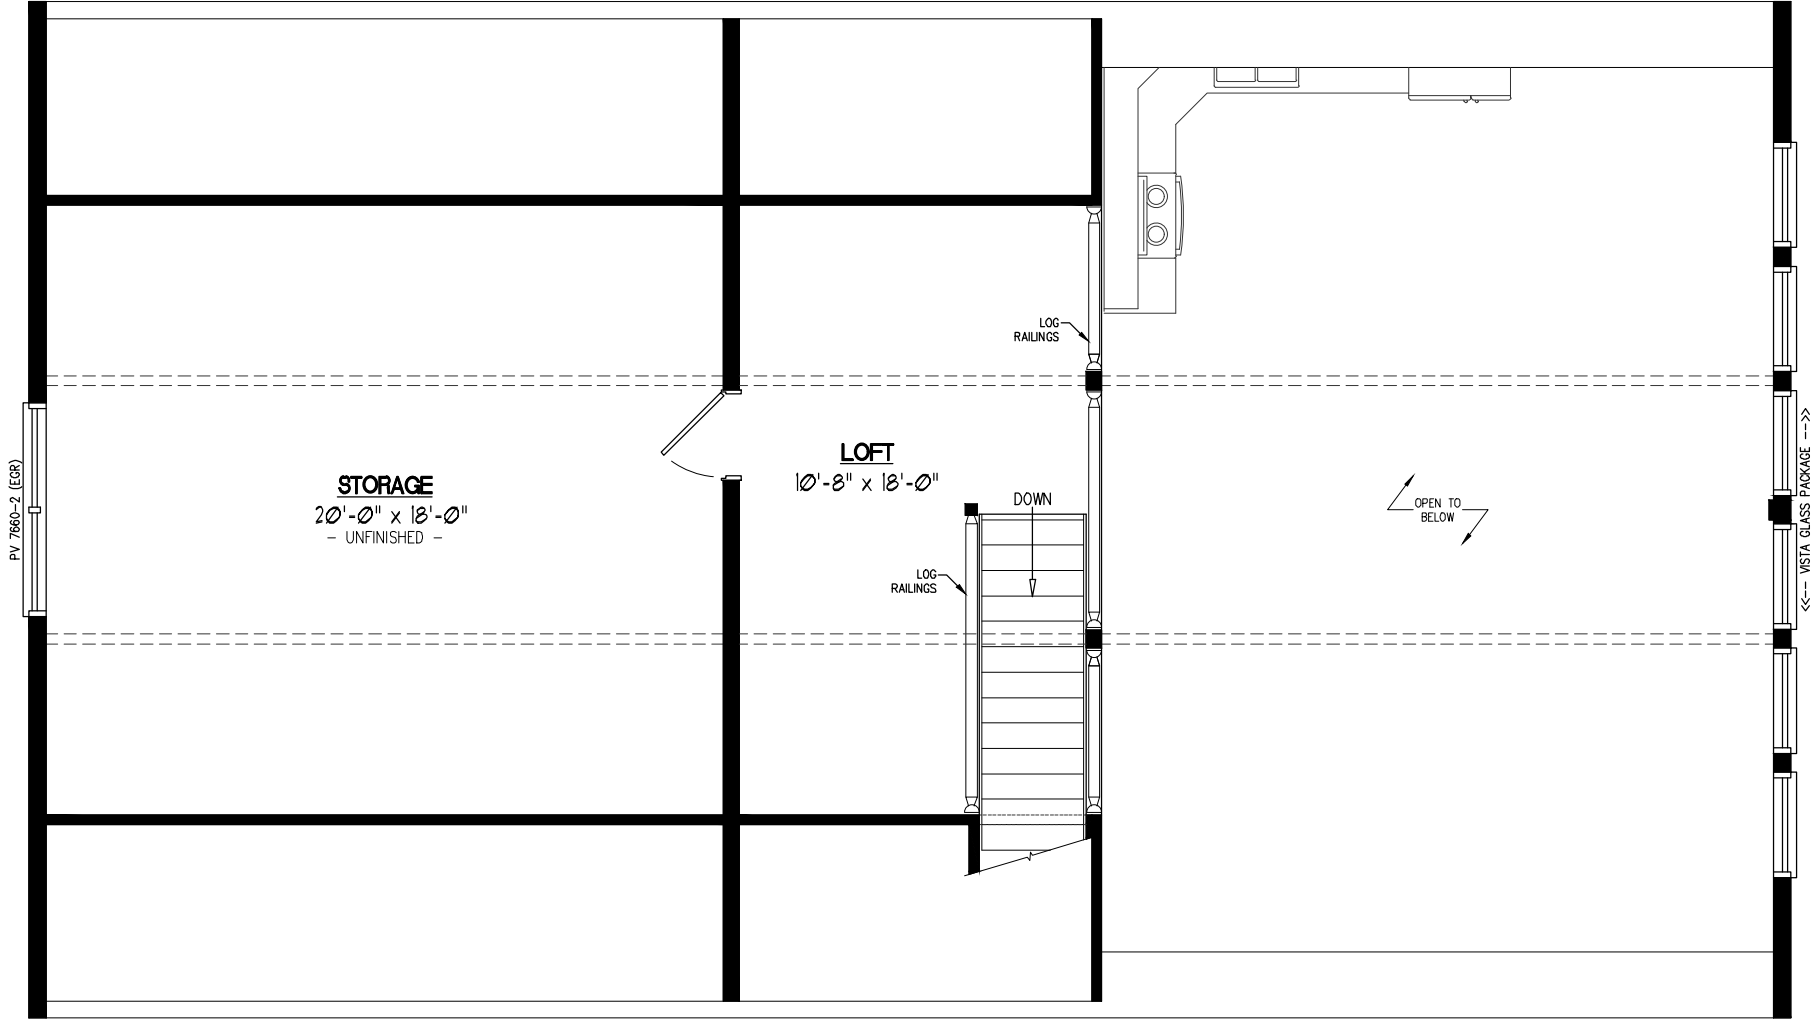

30x52 MOUNTAINEER DELUXE Plan #30MD1407

30x52 MOUNTAINEER DELUXE Plan #30MD1407 2nd Floor