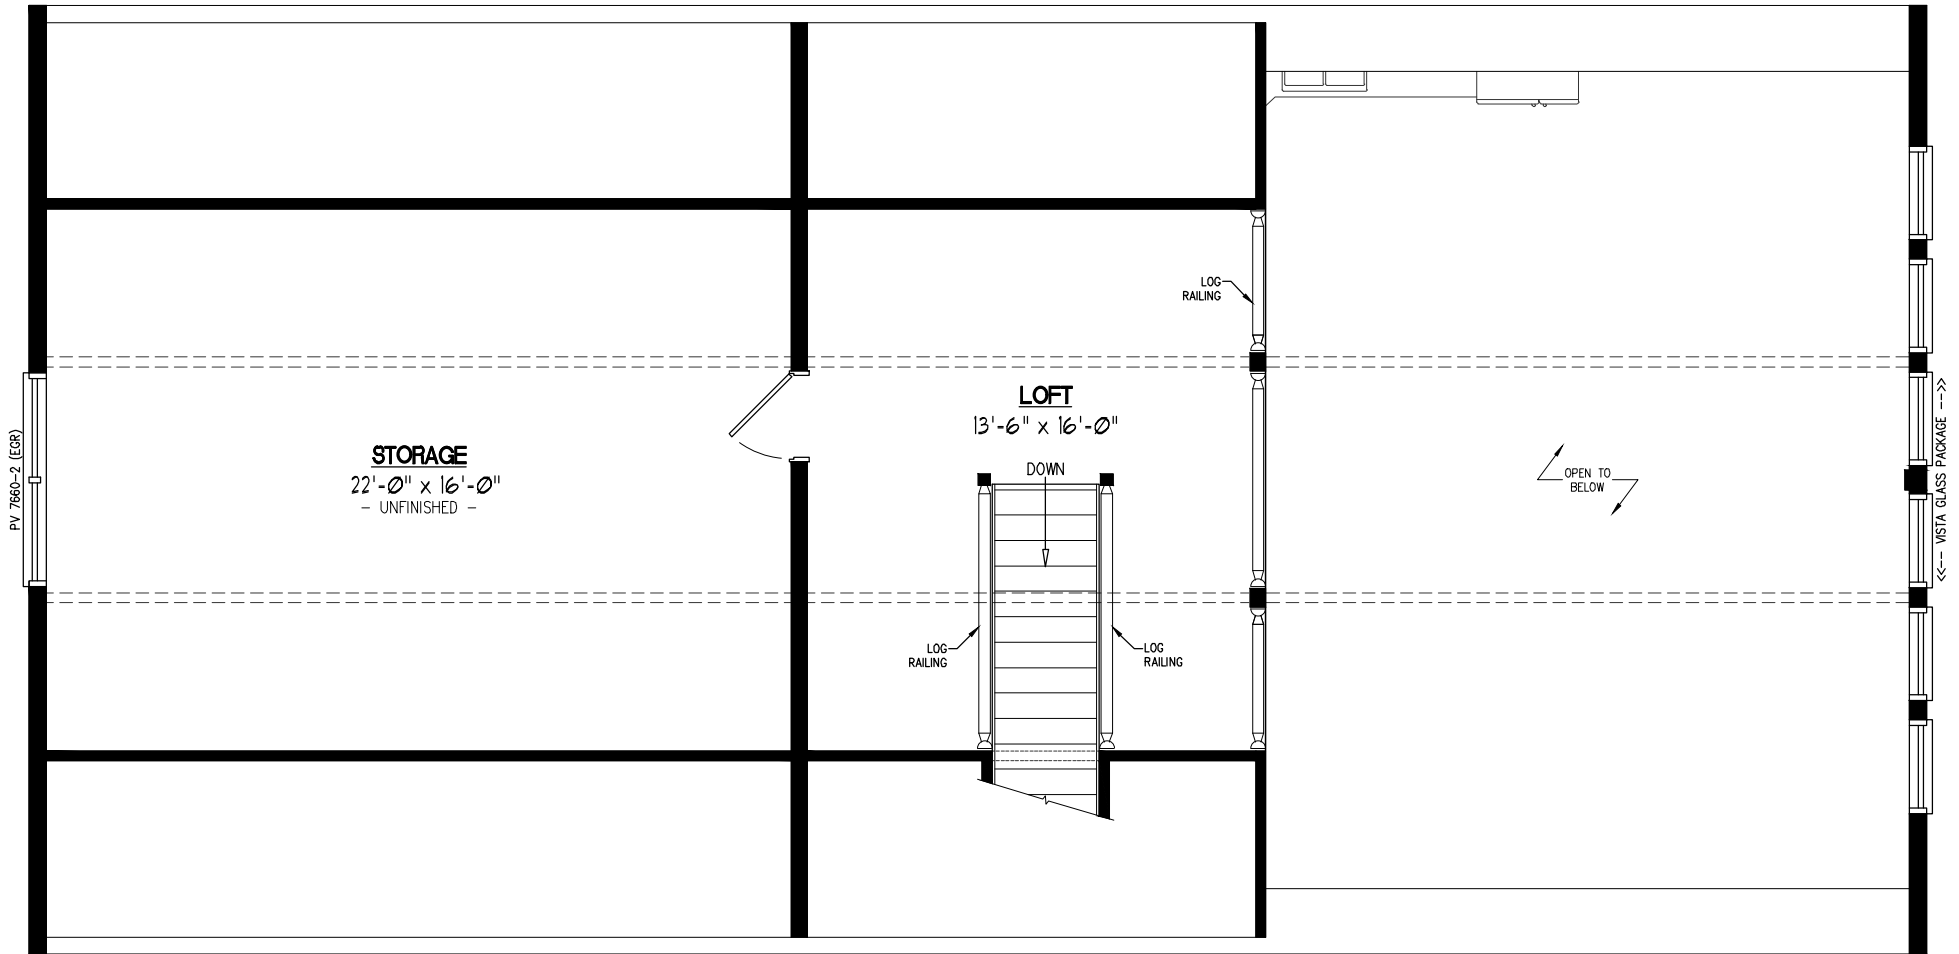

28x56 MOUNTAINEER DELUXE Plan #28MD1409

28x56 MOUNTAINEER DELUXE Plan #28MD1409 2nd Floor