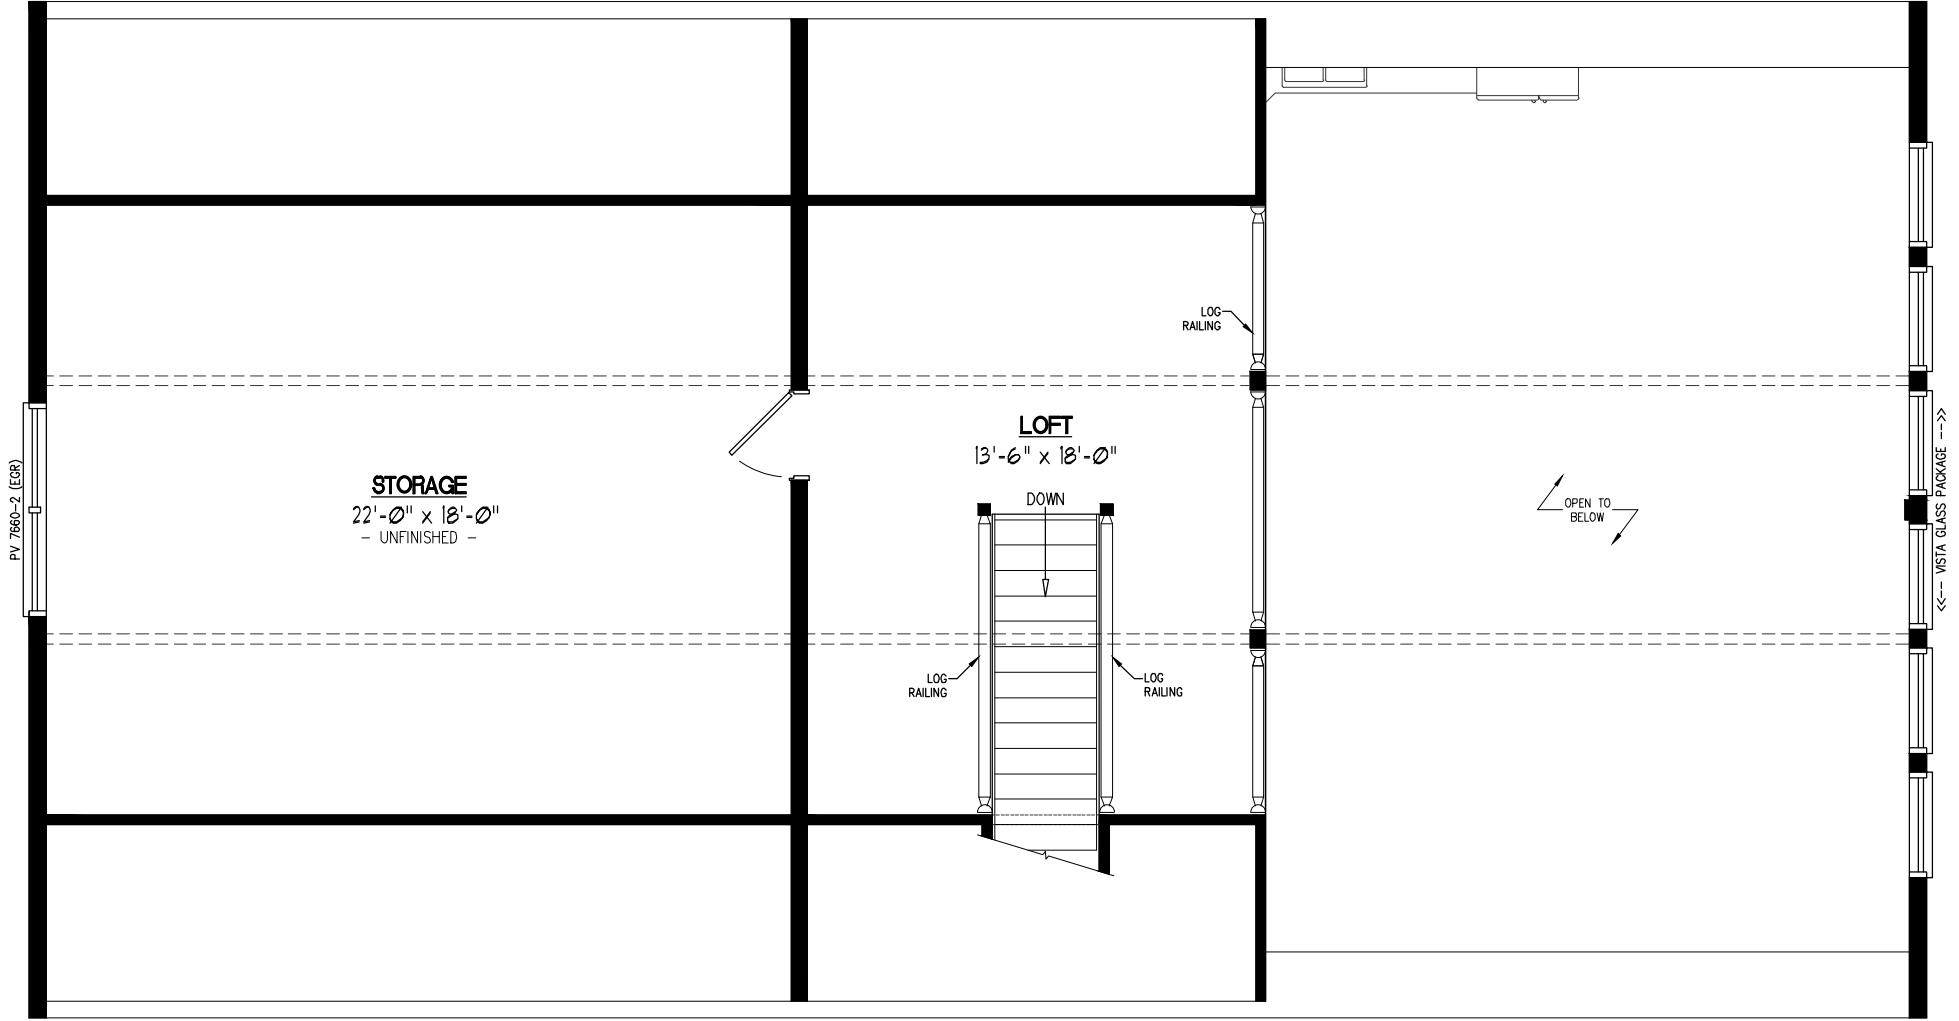

30x56 MOUNTAINEER DELUXE Plan #30MD1409

30x56 MOUNTAINEER DELUXE Plan #30MD1409 2nd Floor