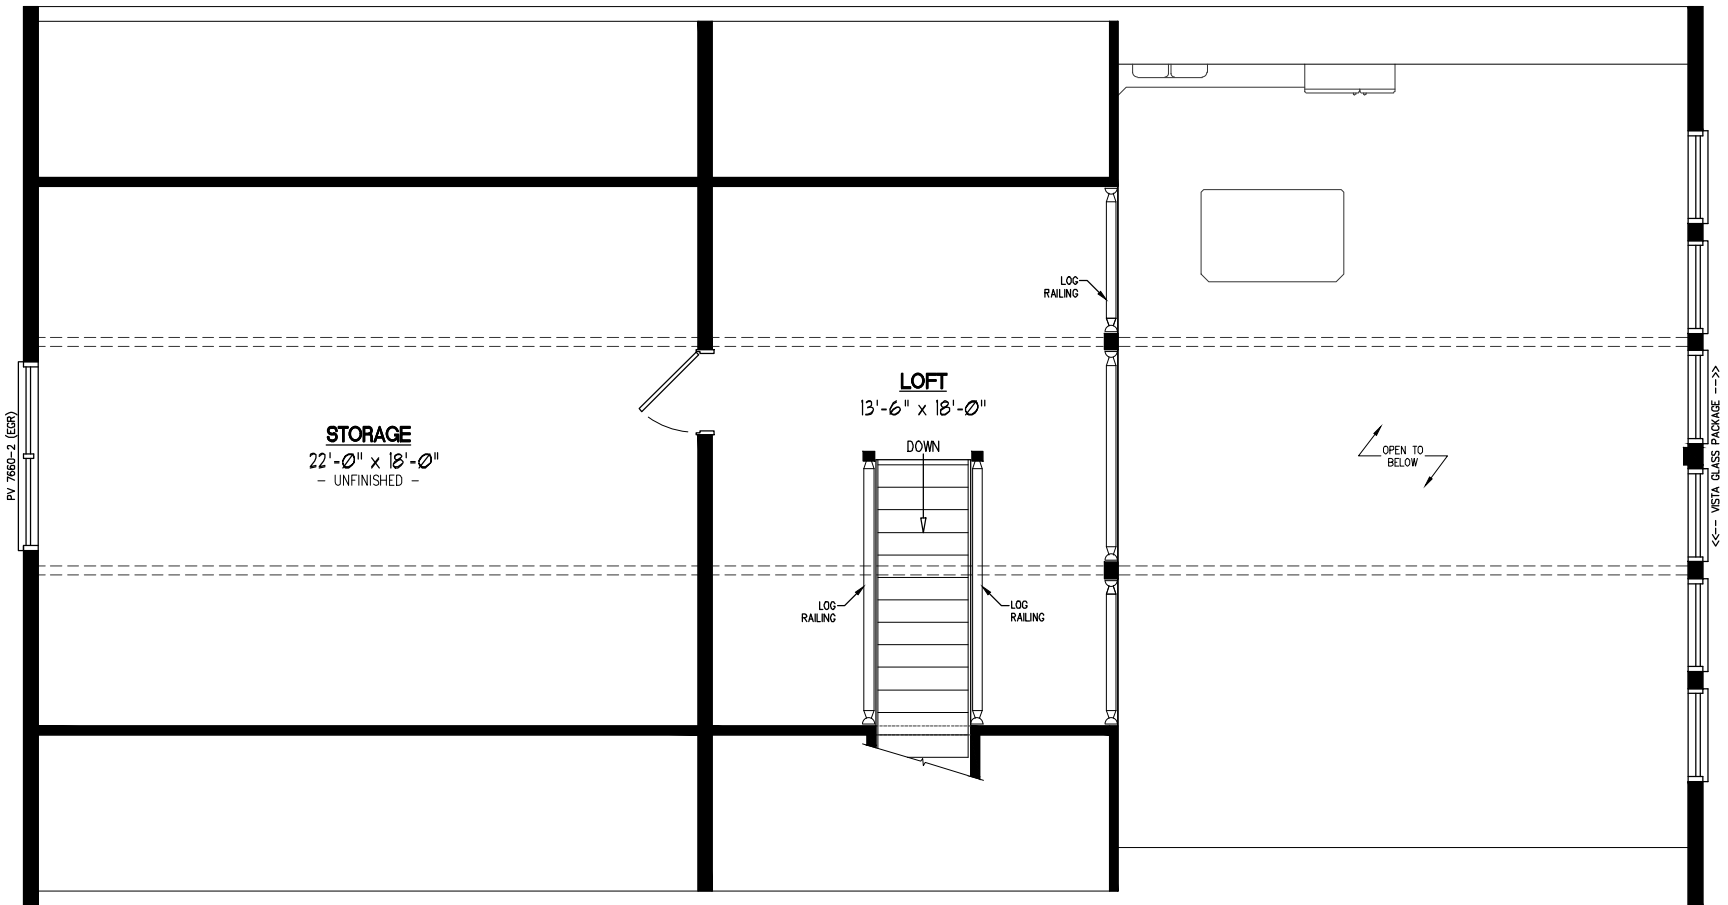

30x56 MOUNTAINEER DELUXE Plan #30MD1409

30x56 MOUNTAINEER DELUXE Plan #30MD1409 2nd Floor