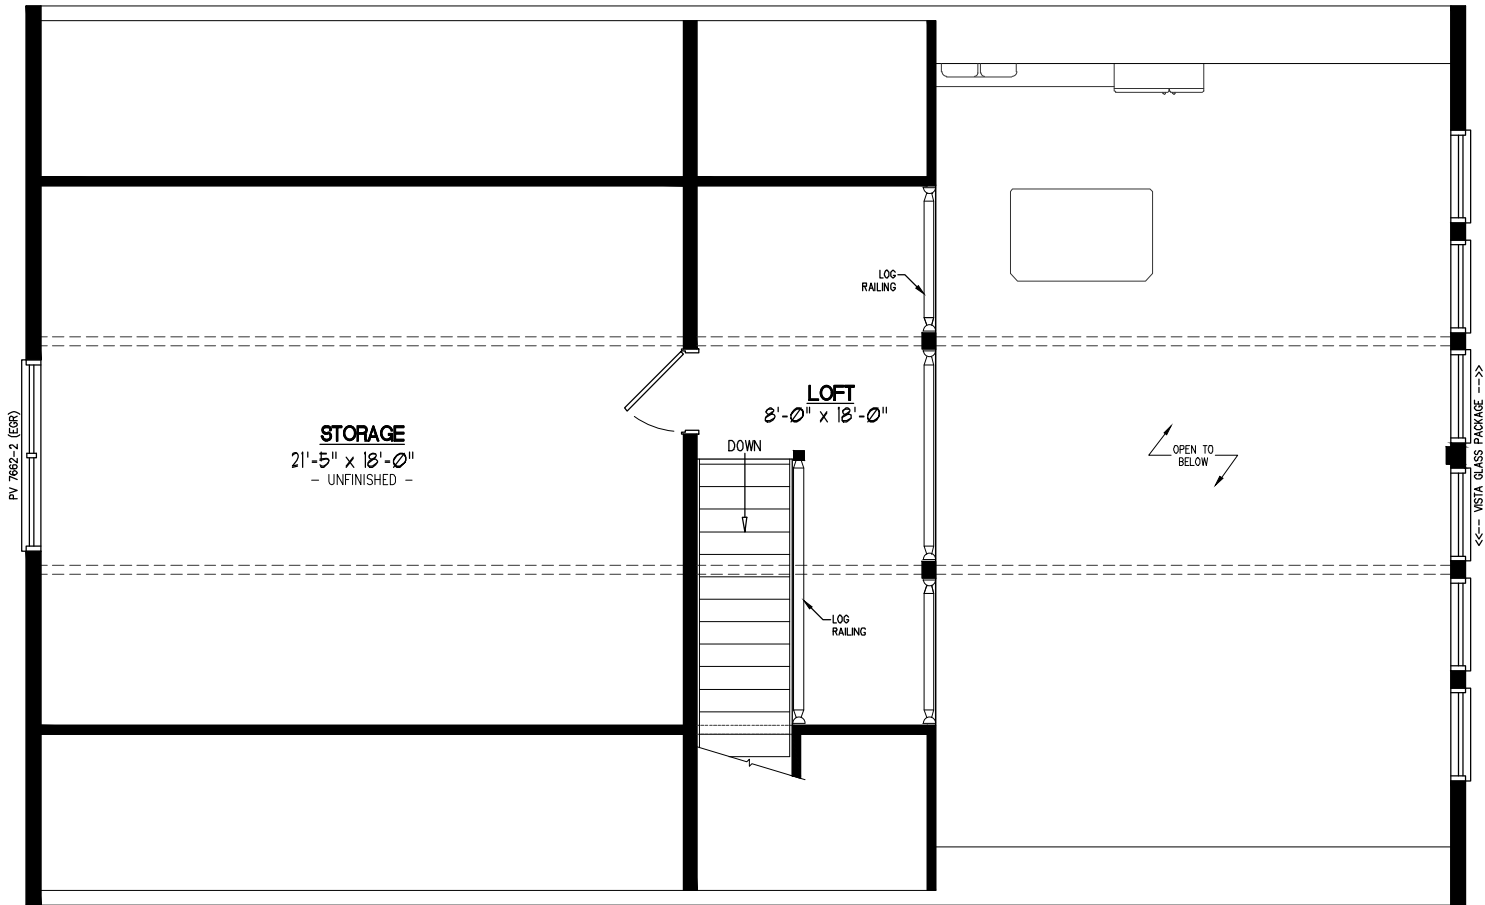

30x48 MOUNTAINEER DELUXE Plan #30MD1405

30x48 MOUNTAINEER DELUXE Plan #30MD1405 2nd Floor