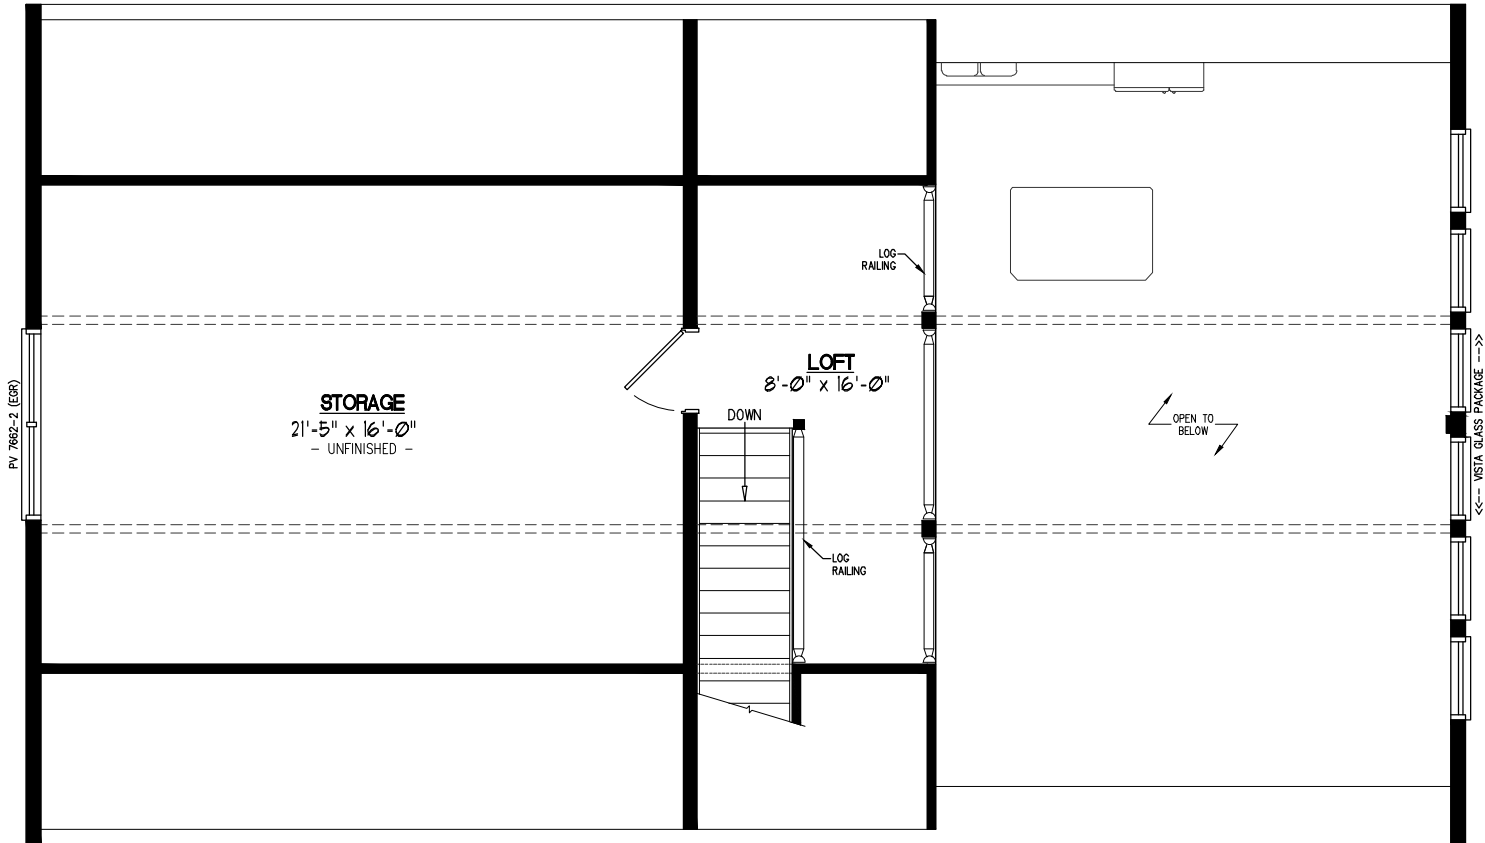

28x48 MOUNTAINEER DELUXE Plan #28MD1405

28x48 MOUNTAINEER DELUXE Plan #28MD1405 2nd Floor