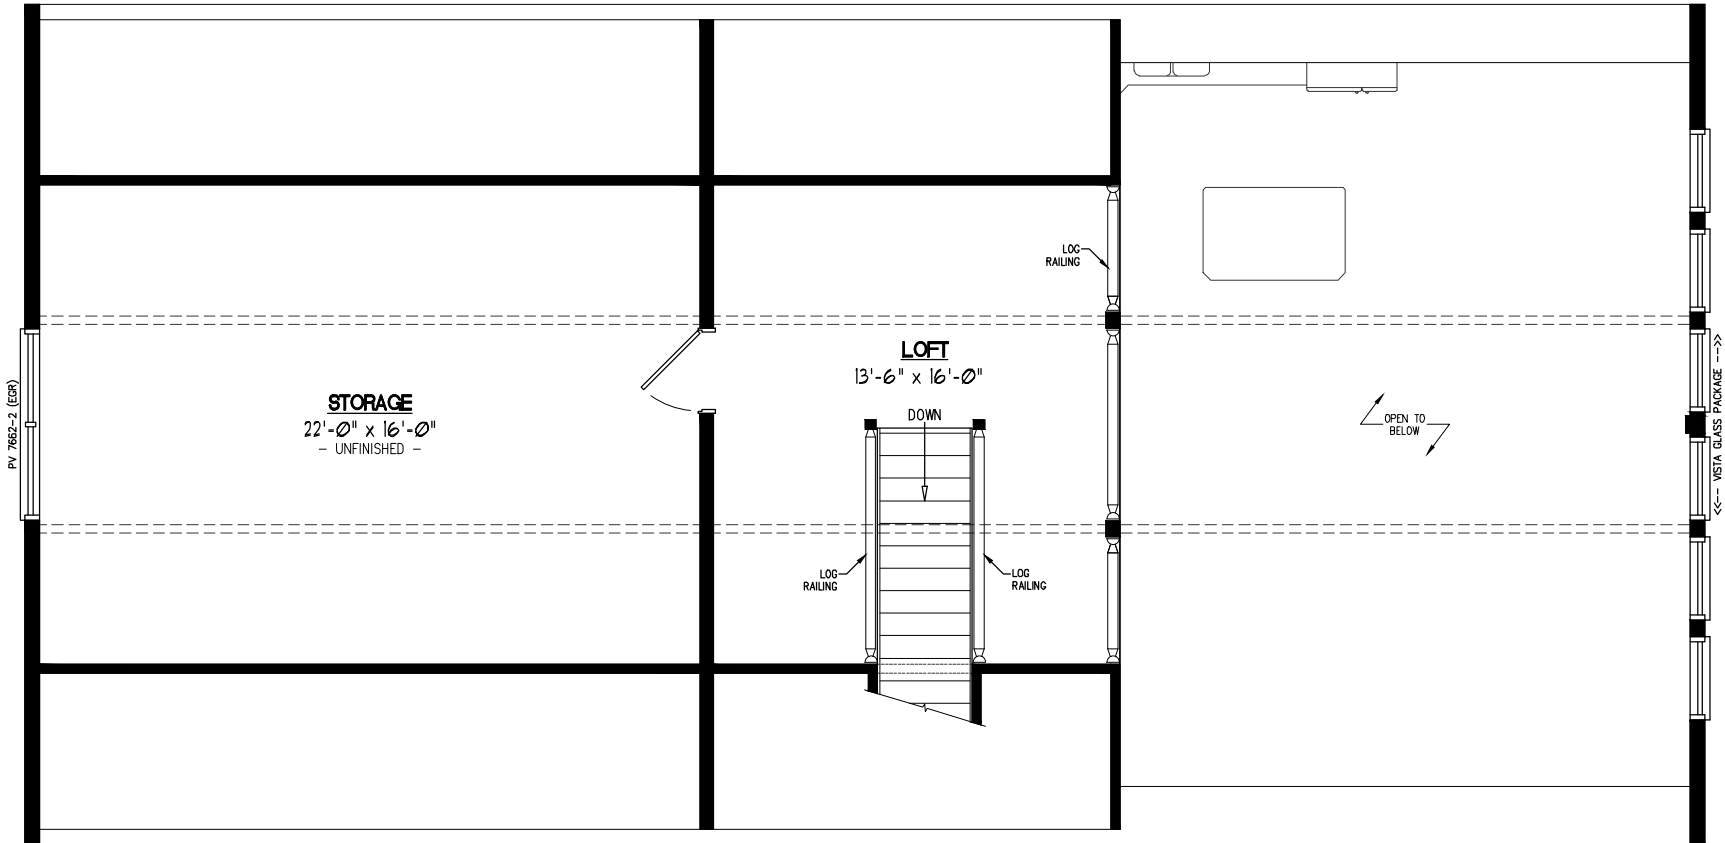

28x56 MOUNTAINEER DELUXE Plan #28MD1409

28x56 MOUNTAINEER DELUXE Plan #28MD1409 2nd Floor