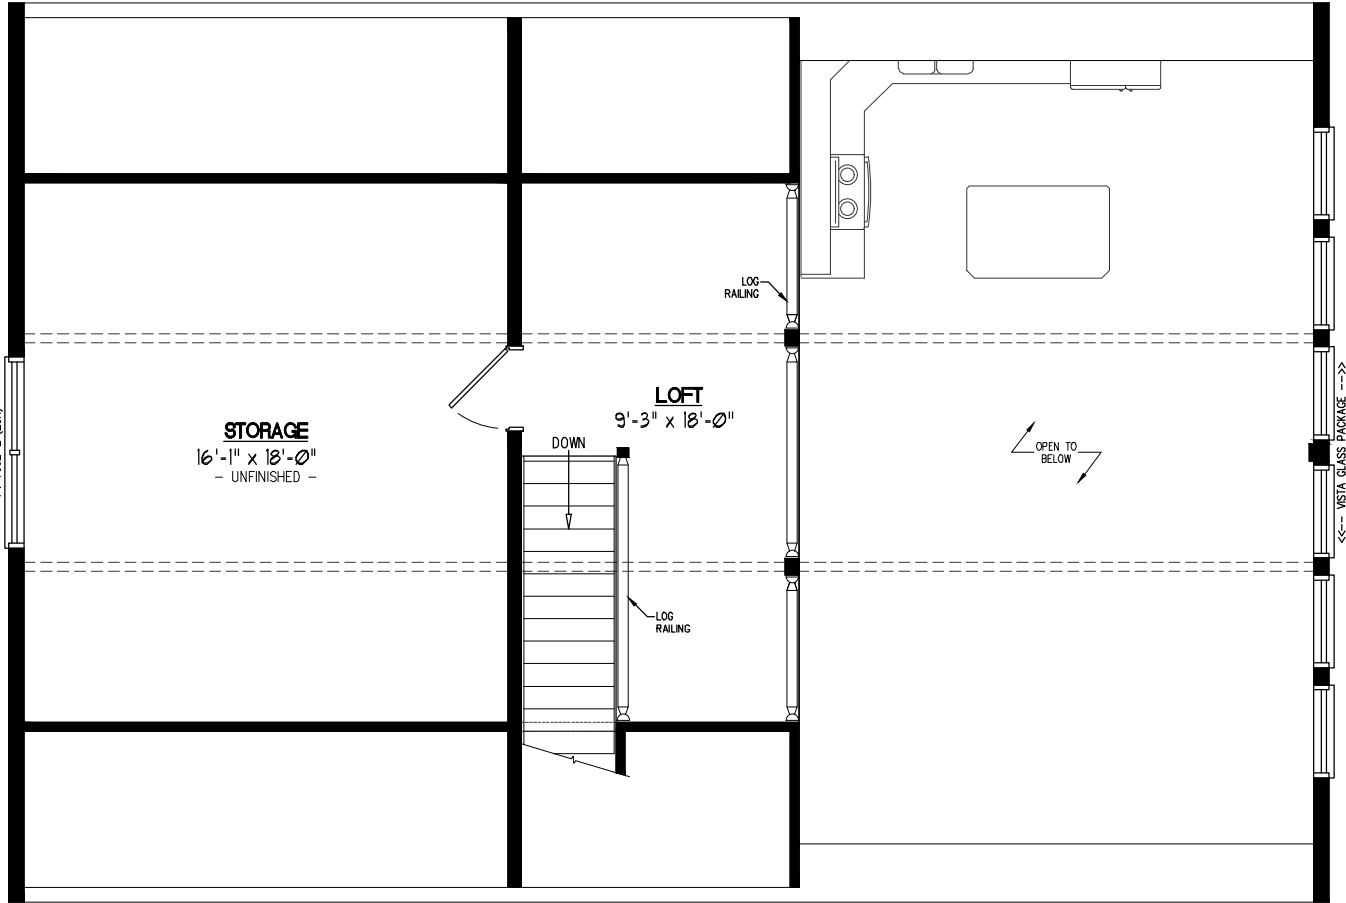

30x44 MOUNTAINEER DELUXE Plan #30MD1404

30x44 MOUNTAINEER DELUXE Plan #30MD1404 2nd Floor