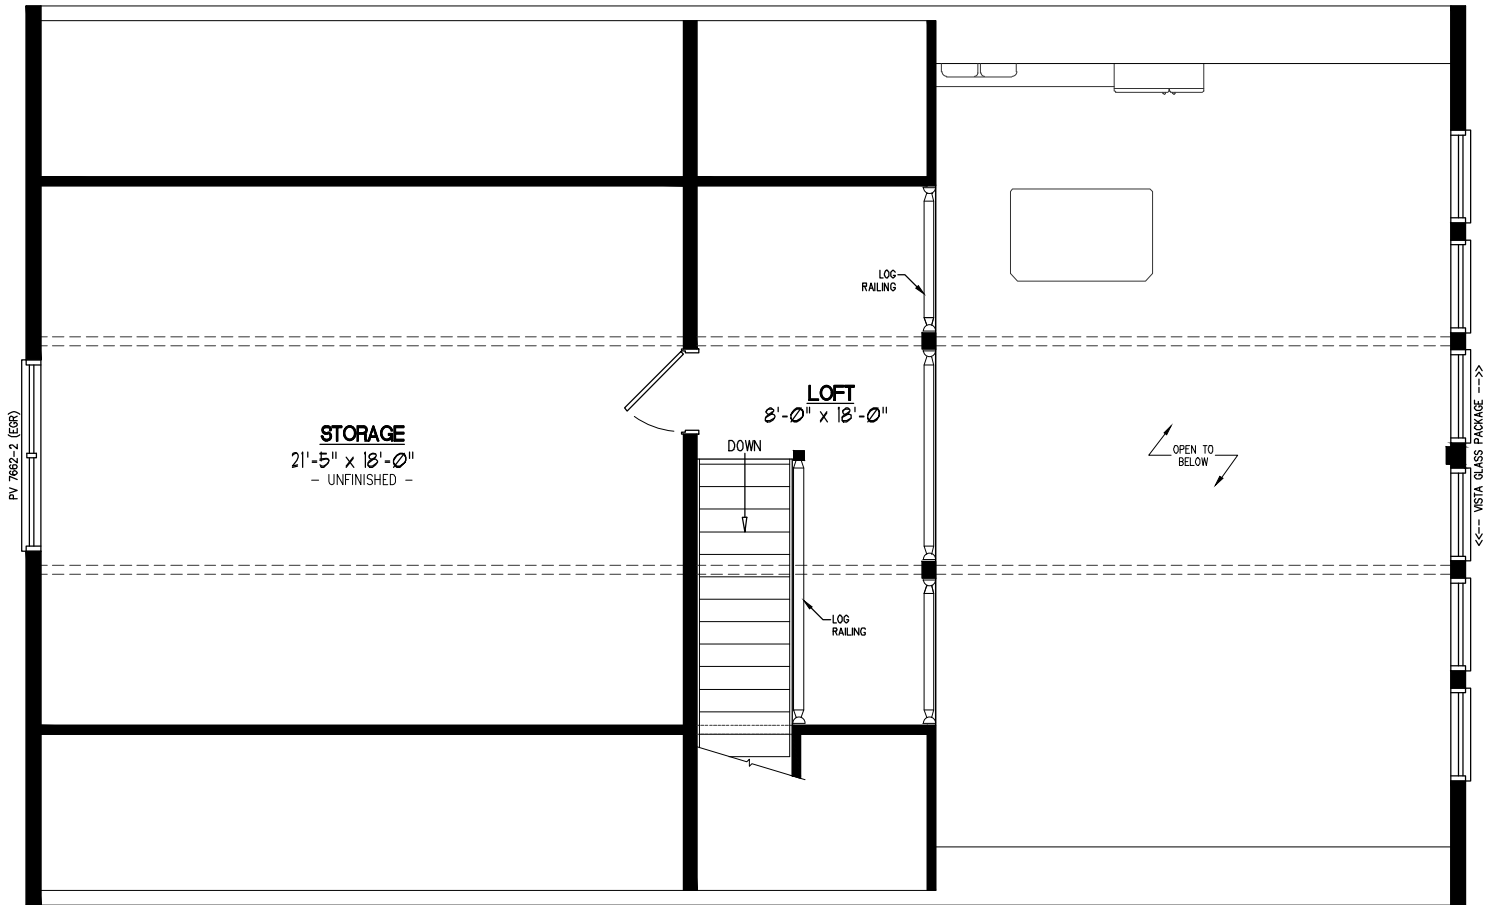

30x48 MOUNTAINEER DELUXE Plan #30MD1405

30x48 MOUNTAINEER DELUXE Plan #30MD1405 2nd Floor