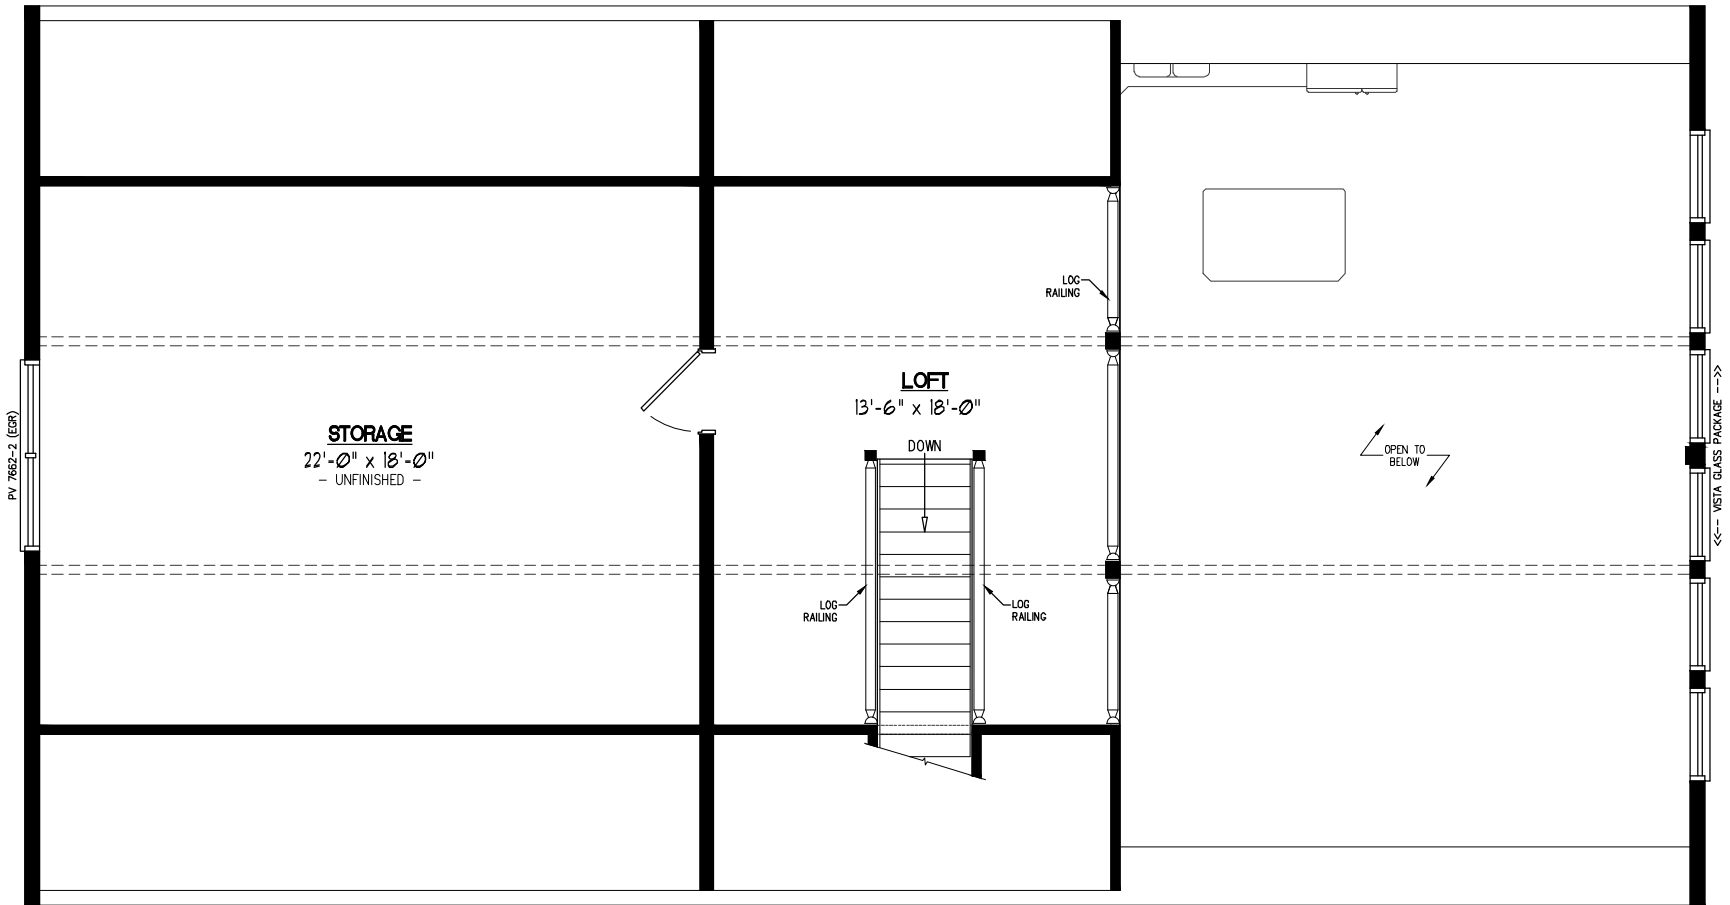

30x56 MOUNTAINEER DELUXE Plan #30MD1409

30x56 MOUNTAINEER DELUXE Plan #30MD1409 2nd Floor